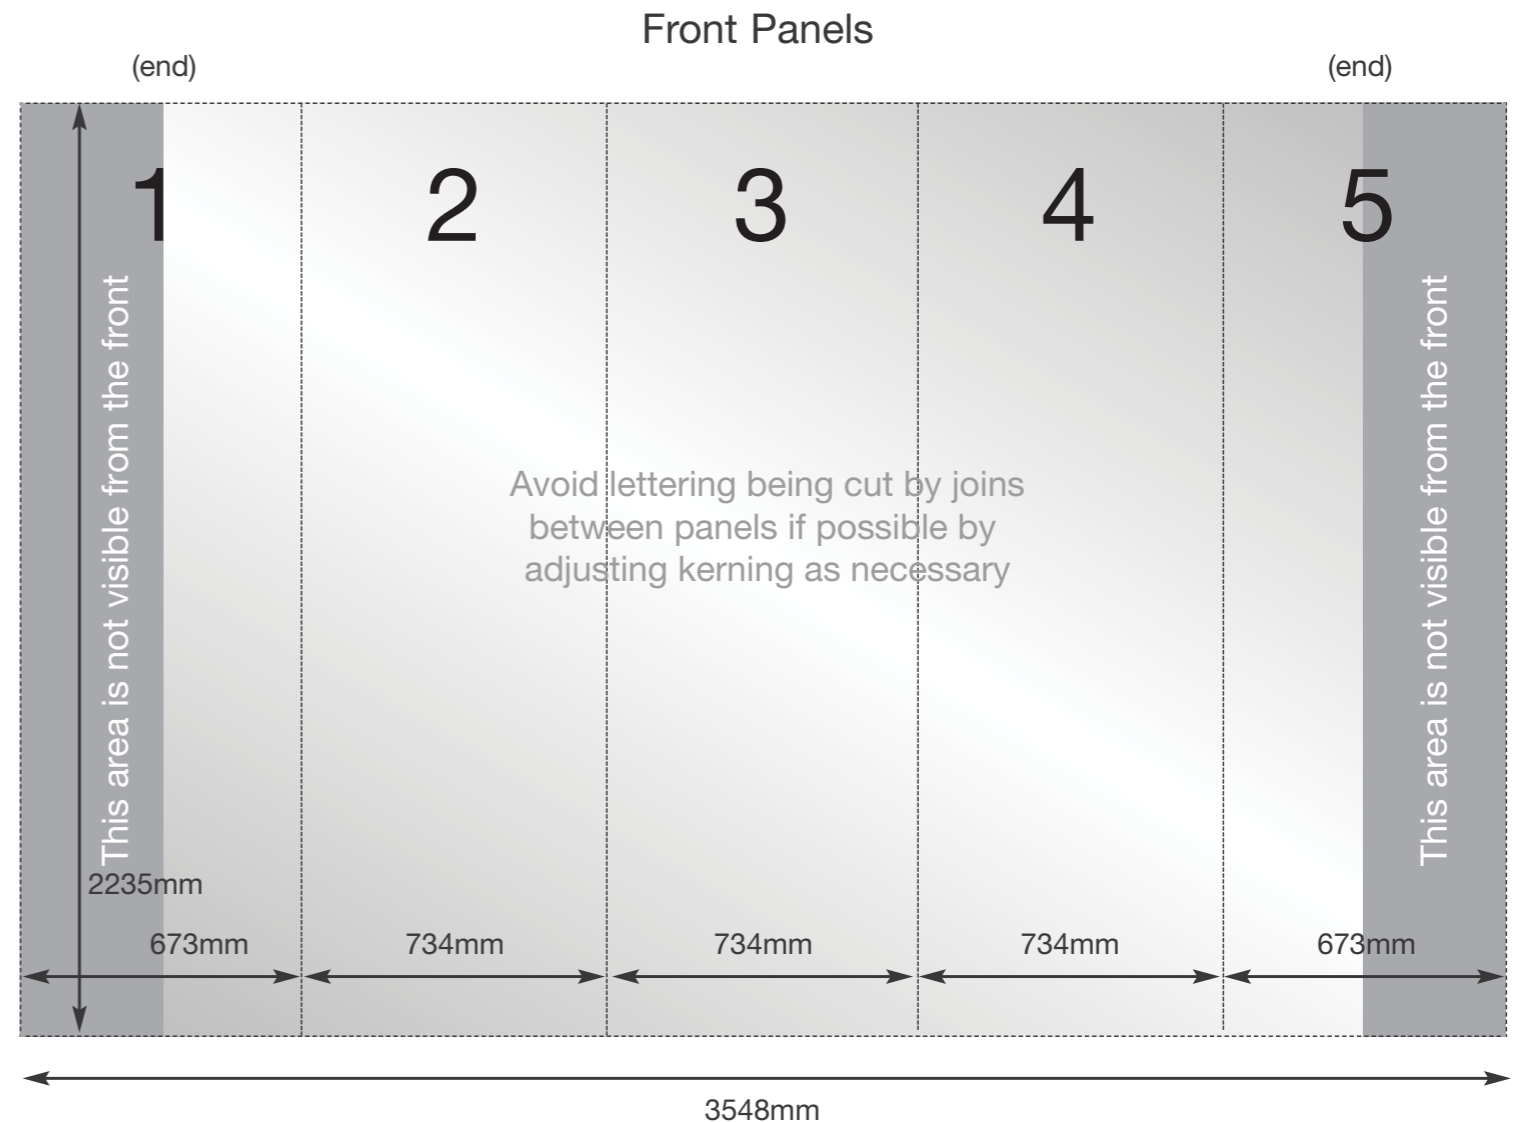

3x3 Straight Pop Up Graphic Specification

Other products available

Contact us on 01473 601234 www.bmsimaging.co.uk

- Overall graphic area
2235mm x 3548mm
N.B. as approximately 50% of the (end) curve panel width may be concealed from view - position text and image accordingly

- Overall finished print size
2235mm x 3548mm
(5 panels)

REAR GRAPHIC WIDTHS (IF REQUIRED):
The graphic panels' widths stay the same if printing graphics to the rear of the straight system.

File formats accepted:
Photoshop CS, Illustrator CS, Quark Xpress
CMYK, Eps or tiffs. Where possible please outline text