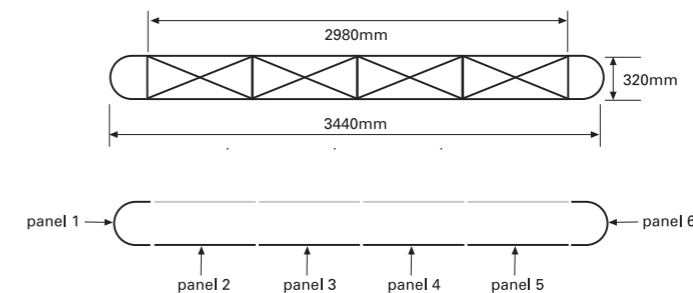

# 4x3 Straight Pop Up Graphic Specification

## Other products available

Contact us on 01473 601234 [www.bmsimaging.co.uk](http://www.bmsimaging.co.uk)

- Overall graphic area  
2235mm x 4282mm  
N.B. as approximately 50% of the (end) curve panel width may be concealed from view - position text and image accordingly

- Overall finished print size  
2235mm x 4282mm  
(6 panels)

**REAR GRAPHIC WIDTHS (IF REQUIRED):**  
The graphic panels' widths stay the same if printing graphics to the rear of the straight system.

File formats accepted:  
Photoshop CS, Illustrator CS, Quark Xpress  
CMYK, Eps or tiffs. Where possible please outline text