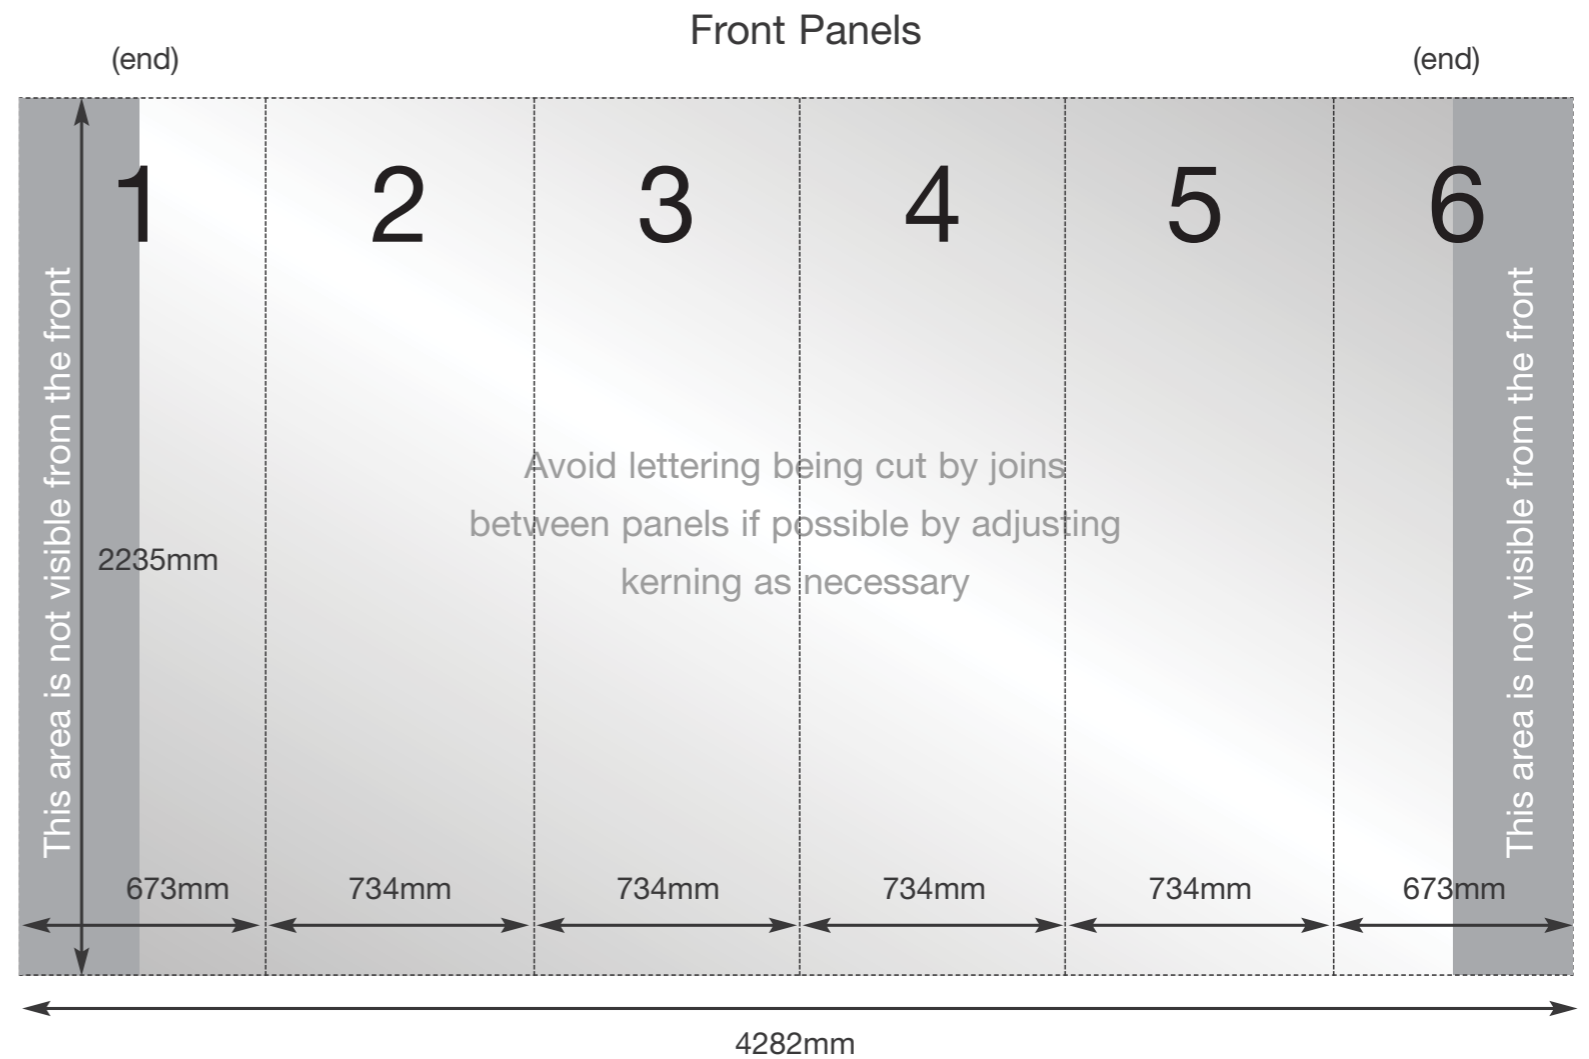

# 4x3 Straight Pop Up Graphic Specification

## Other products available

Contact us on 01473 601234 [www.bmsimaging.co.uk](http://www.bmsimaging.co.uk)

- Overall graphic area  
2235mm x 4282mm  
N.B. as approximately 50% of the (end) curve panel width may be concealed from view - position text and image accordingly

- Overall finished print size  
2235mm x 4282mm  
(6 panels)

**REAR GRAPHIC WIDTHS (IF REQUIRED):**  
The graphic panels' widths stay the same if printing graphics to the rear of the straight system.

File formats accepted:  
Photoshop CS, Illustrator CS, Quark Xpress  
CMYK, Eps or tiffs. Where possible please outline text