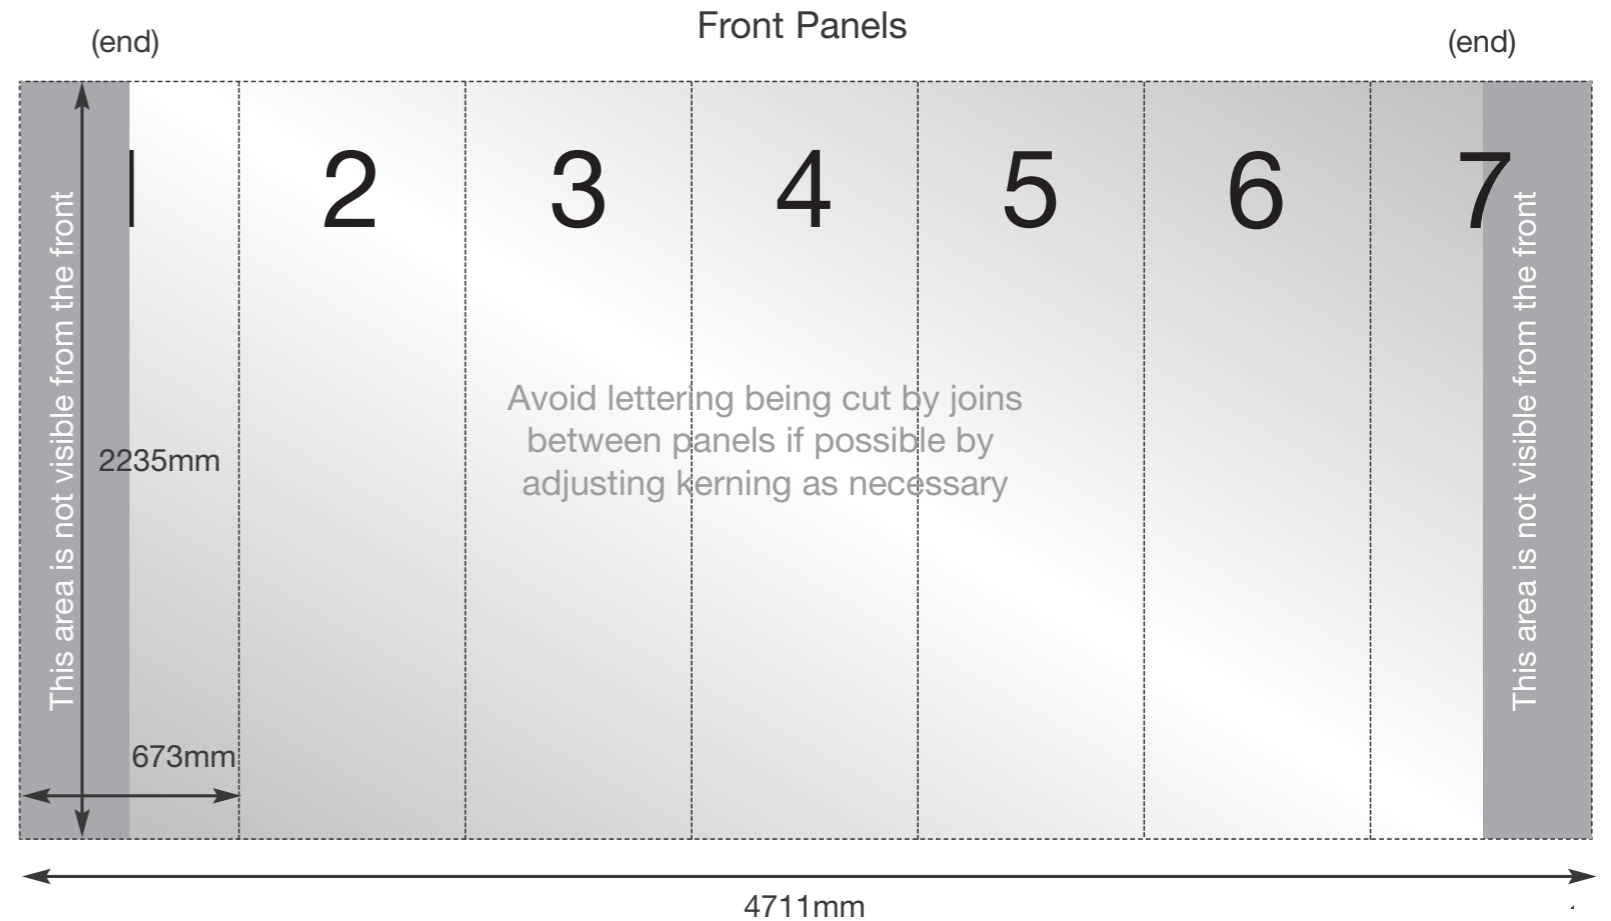

5x3 Curved Pop Up Graphic Specification

Other products available

Contact us on 01473 601234 www.bmsimaging.co.uk

- Overall graphic area
2235mm x 4711mm
N.B. as approximately 50% of the (end) curve panel width may be concealed from view - position text and image accordingly
- Overall finished print size
2235mm x 4711mm
(7 panels 673mm width)

REAR GRAPHIC WIDTHS (IF REQUIRED):
The graphic panel changes to 812mm wide if printing graphics to the rear of the curved system. It is wider to account for the larger radius.

File formats accepted:
Photoshop CS, Illustrator CS, Quark Xpress
CMYK, Eps or tiffs. Where possible please outline text