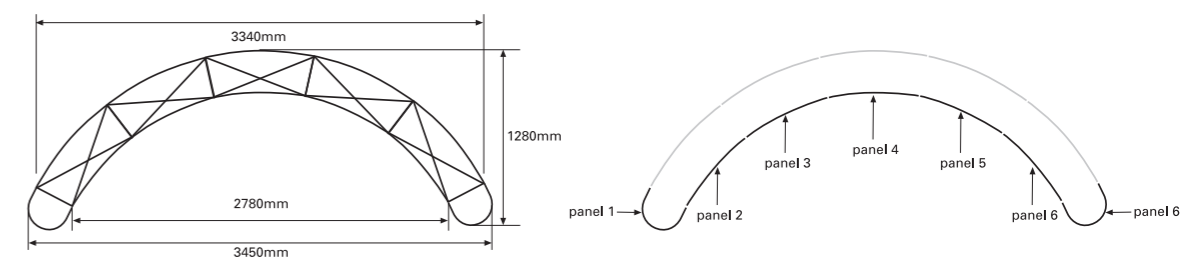

5x3 Curved Pop Up Graphic Specification

Other products available

Contact us on 01473 601234 www.bmsimaging.co.uk

- Overall graphic area
2235mm x 4711mm
N.B. as approximately 50% of the (end) curve panel width may be concealed from view - position text and image accordingly
- Overall finished print size
2235mm x 4711mm
(7 panels 673mm width)

REAR GRAPHIC WIDTHS (IF REQUIRED):
The graphic panel changes to 812mm wide if printing graphics to the rear of the curved system. It is wider to account for the larger radius.

File formats accepted:
Photoshop CS, Illustrator CS, Quark Xpress
CMYK, Eps or tiffs. Where possible please outline text